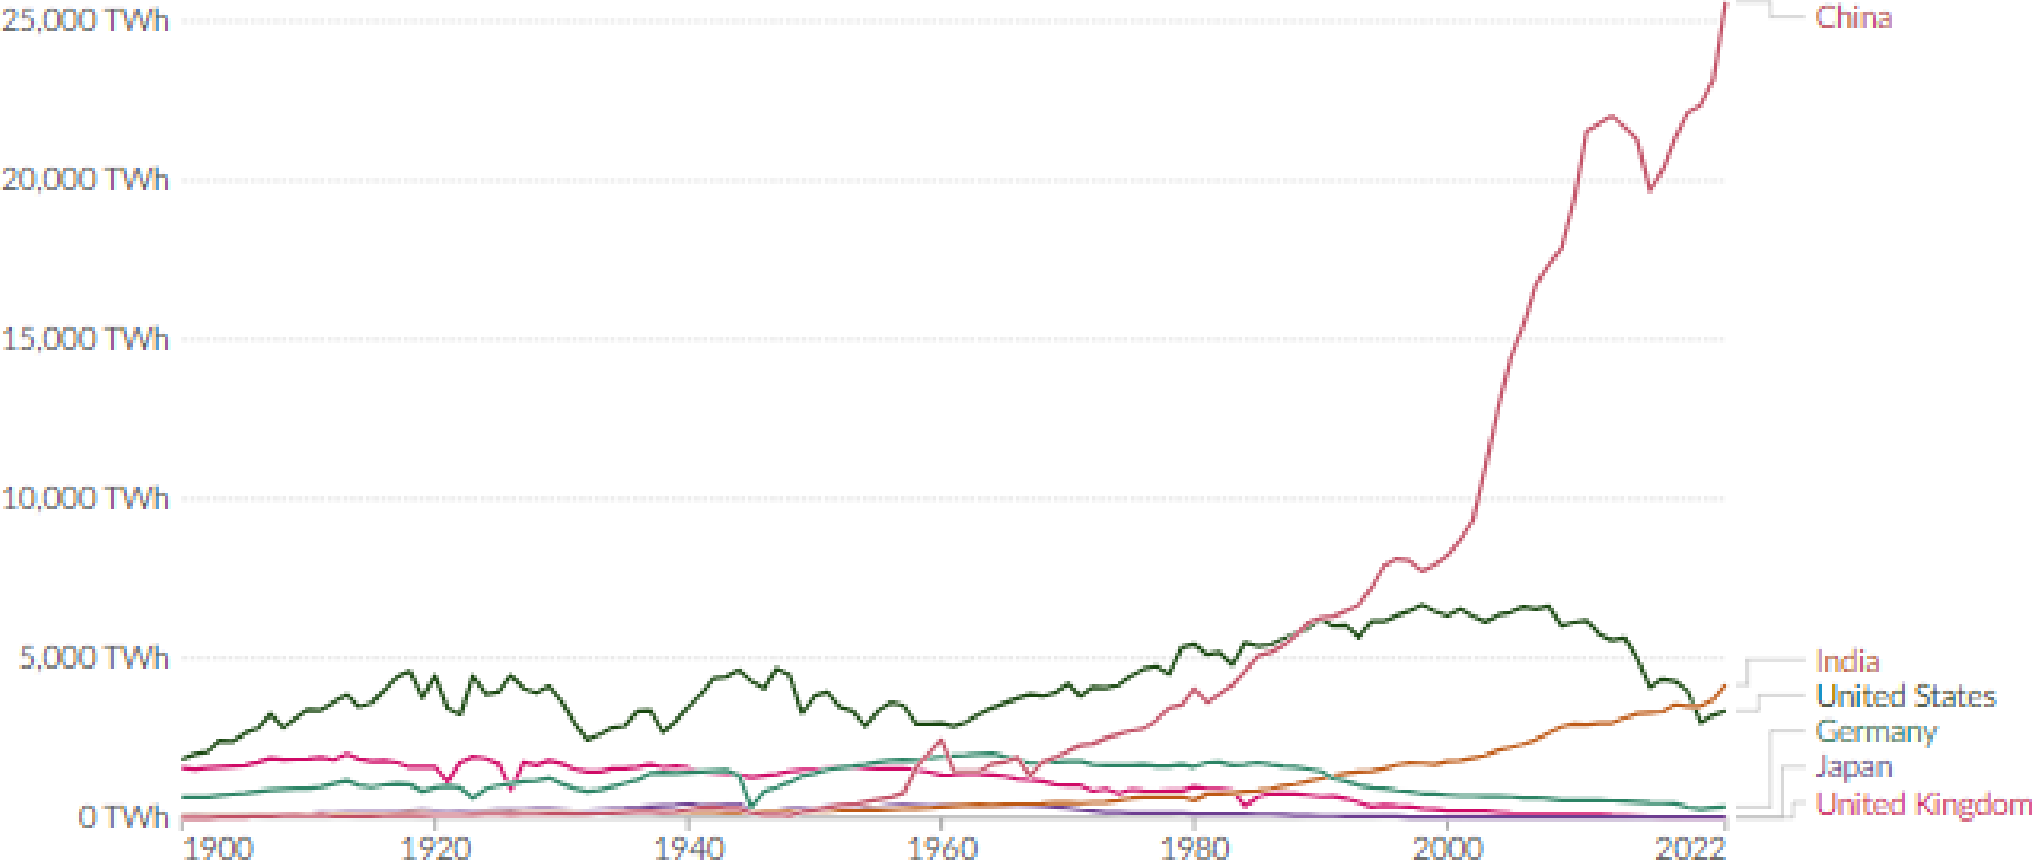

Coal production

Measured in terawatt-hours.

Table | Map | Chart

Edit countries and regions

Settings

1900 2022

Data source: Energy Institute - Statistical Review of World Energy (2023); The Shift Data Portal (2019) - [Learn more about this data](#)

Download | Share | Refresh