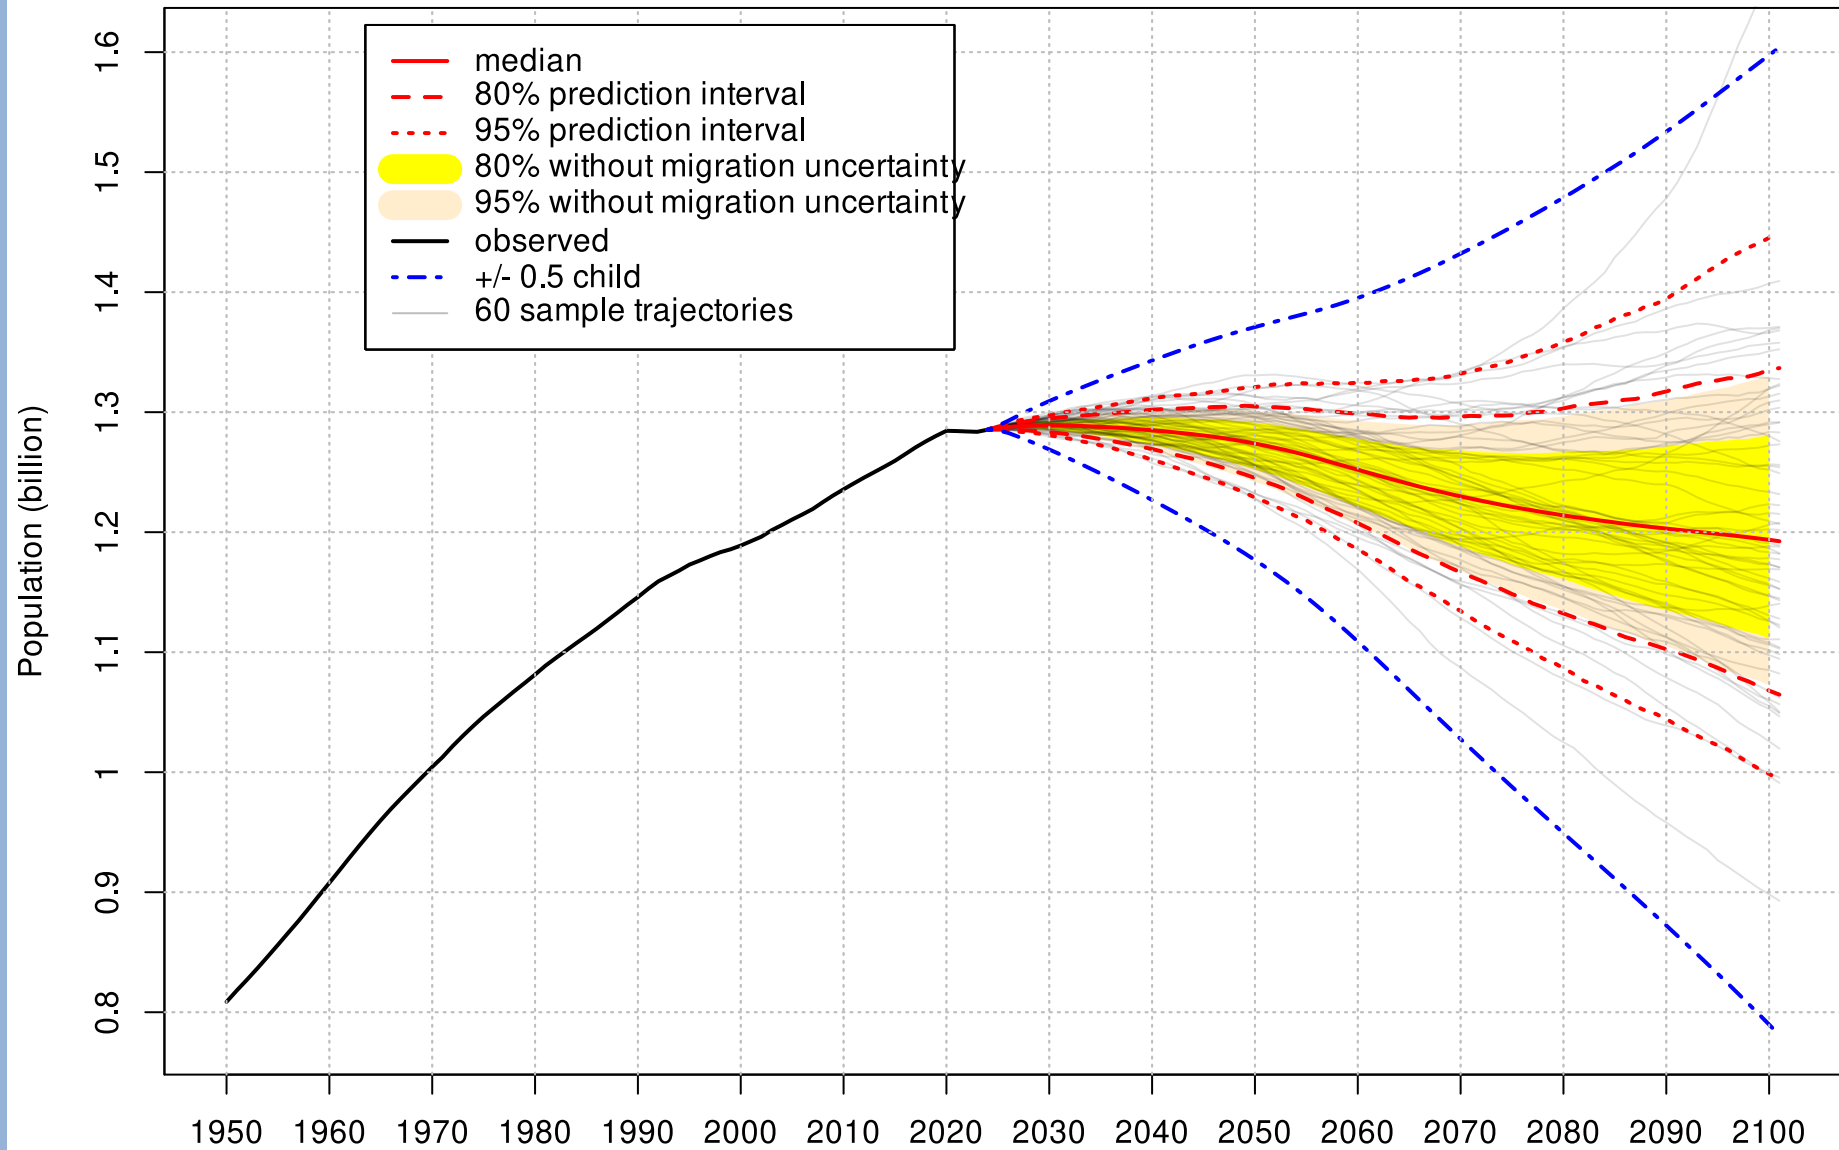

Reduction in global greenhouse gas emissions **needed** by 2030, from 2010 levels, to keep warming to no more than 1.5 degrees Celsius

Source: UNFCCC NDC synthesis report (Nov 2023)

<https://commons.wikimedia.org/wiki/File:Baguette.jpg> Credit: Lionel Allorge

Settings

1900 2022

Data source: Energy Institute - Statistical Review of World Energy (2023); The Shift Data Portal (2019) - [Learn more about this data](#)

Download | Share | Refresh

India's demand for electricity for running household air conditioners is estimated to expand nine-fold by 2050

More developed regions: Total Population

US Births per Woman

Shaded areas indicate U.S. recessions.

Source: World Bank

fred.stlouisfed.org

Emissions solutions and their costs

Solution	Cost per ton of CO ₂ averted
Family planning	\$4.50
Girls' education	\$10
Onshore wind	\$24
Utility-scale solar photovoltaic	\$28
New coal with carbon capture and storage	\$95